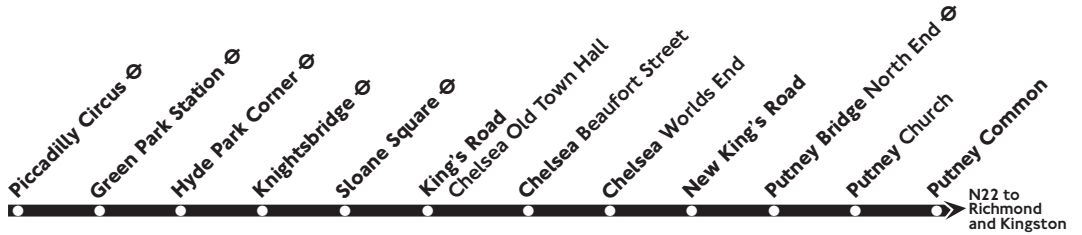

Daily

N22

Every night

Piccadilly - Chelsea - Putney Common

Monday - Friday

Piccadilly Circus	---	---	0555	Then	0654	Then	1044	Then	1546	Then	1917	Then	0016
Hyde Park Corner	---	---	0601	about	0700	about	1053	about	1555	about	1925	about	0022
Sloane Square	---	---	0606	every	0705	every	1100	every	1603	every	1931	every	0027
Chelsea Beaufort Street	---	---	0612	12	0711	6-8	1111	10	1614	6-8	1939	10-12	0033
New King's Road Harwood Road	---	---	0616	minutes	0715	minutes	1119	minutes	1625	minutes	1946	minutes	0038
Putney Bridge North End	A	A	0625	until	0726	until	1135	until	1644	until	2000	until	0047
Putney Common Spencer Arms	0603	0615	0628		0730		1139		1648		2003		0050

Saturday (also Good Friday)

Piccadilly Circus	---	---	0555		0755	0808	0820	0832	Then	2016	Then	0016	
Hyde Park Corner	---	---	0601	Then	0801	0814	0826	0838	about	2026	about	0022	
Sloane Square	---	---	0606	every	0806	0819	0831	0844	every	2032	every	0027	
Chelsea Beaufort Street	---	---	0612	15	0812	0825	0838	0851	10	2040	12	0033	
New King's Road Harwood Road	---	---	0616	minutes	0816	0829	0842	0855	minutes	2045	minutes	0038	
Putney Bridge North End	A	A	0625	until	0825	0838	0851	0904	until	2054	until	0047	
Putney Common Spencer Arms	0603	0615	0628		0828	0842	0855	0908		2057		0050	

A - Starts from Putney High Street Lacy Road 4 minutes earlier.

Sunday and other Public Holidays

Piccadilly Circus	0555	0625	0655	0725	0745	0805	0825		0940	Then	0016	
Hyde Park Corner	0601	0631	0701	0731	0751	0811	0831	Then	0946	about	0022	
Sloane Square	0606	0636	0706	0736	0756	0816	0836	every	0951	every	0027	
Chelsea Beaufort Street	0612	0642	0712	0742	0802	0822	0842	15	0957	12	0033	
New King's Road Harwood Road	0616	0646	0716	0746	0806	0826	0846	minutes	1001	minutes	0038	
Putney Bridge North End	0623	0653	0723	0753	0813	0833	0853	until	1008	until	0045	
Putney Common Spencer Arms	0628	0658	0728	0758	0818	0838	0858		1013		0050	